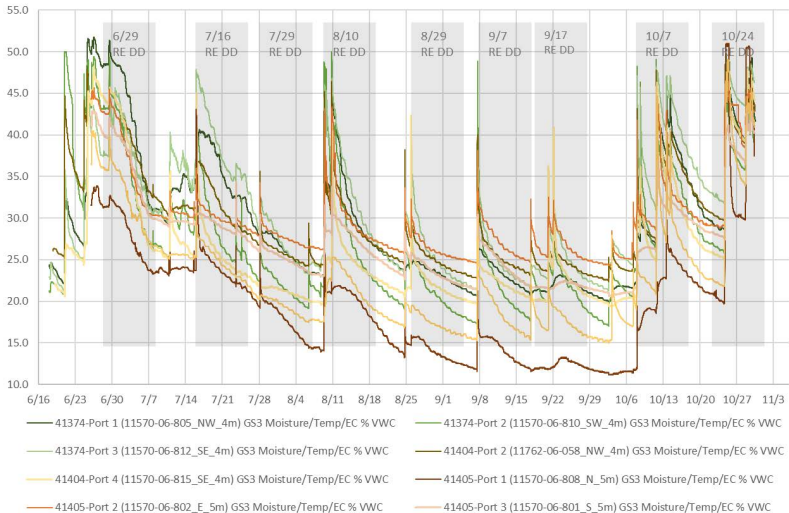

A1-A3 - (Full) Mid Canopy Zone - VWC%:Ratio Readings

A1-A3 Base - Cave Pearl Canopy Zone - Ratio Readings - Date

A1-A3 Mid Cave Pearl Canopy Zone - Ratio Readings - Date

A1-A3 Far - Cave Pearl Canopy Zone - Ratio Readings - Date