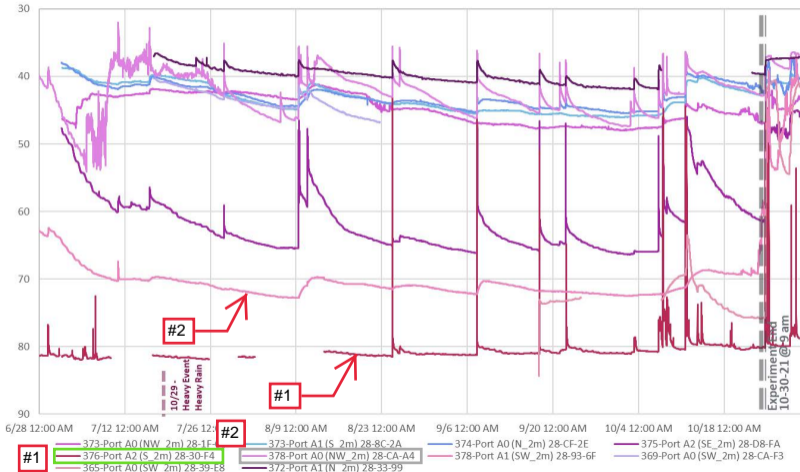

A1-A3 - (Full) Mid Canopy Zone - VWC%:Ratio Readings

A1-A3 Base - Cave Pearl Canopy Zone - Ratio Readings - Date

A1-A3 Mid Cave Pearl Canopy Zone - Ratio Readings - Date

A1-A3 Far - Cave Pearl Canopy Zone - Ratio Readings - Date