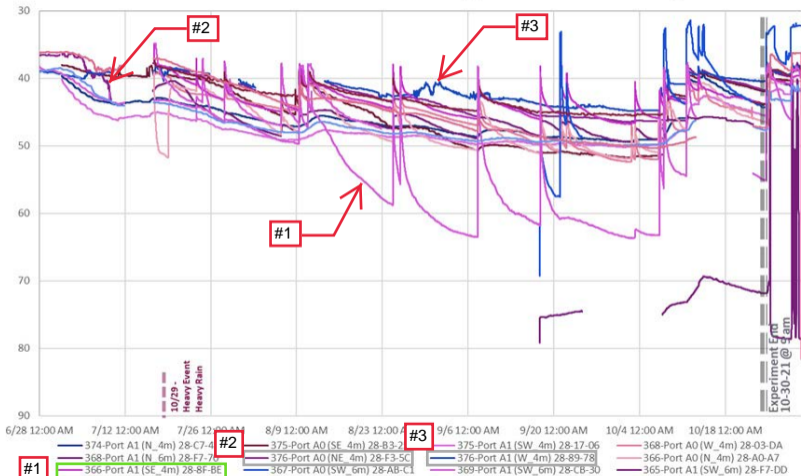

A1-A3 - (Full) Mid Canopy Zone - VWC%:Ratio Readings

A1-A3 Base - Cave Pearl Canopy Zone - Ratio Readings - Date

A1-A3 Mid Cave Pearl Canopy Zone - Ratio Readings - Date

A1-A3 Far - Cave Pearl Canopy Zone - Ratio Readings - Date